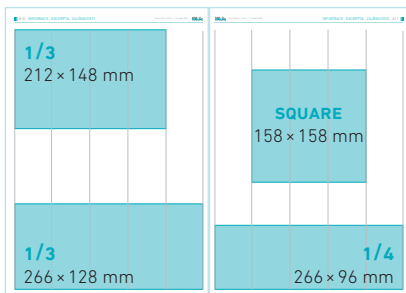

front page of a supplement	
ear panel	CZK 17,000
banner	CZK 22,000
1/4	CZK 32,000

DOUBLE PAGE SPREAD	CZK 150,000
--------------------	-------------

FULL PAGE	CZK 100,000
JUNIOR PAGE	CZK 78,000

EXTRA PAGE	CZK 95,000
------------	------------

3/5	CZK 63,000
1/2	CZK 58,000

2/5	CZK 49,000
1/5	CZK 25,000

1/3	CZK 44,000
square	CZK 44,000
1/4	CZK 36,000

Rate Card

obchod@tribune.cz
www.tribune.cz

special offers

- Various advertisement types and positions to suit your preferences/special advertisements (outserts, split covers, inserts, etc.)/ reprints or special reports containing papers of your choice.
- Substantial discounts in case of large number of ad pages ordered or payment in advance.