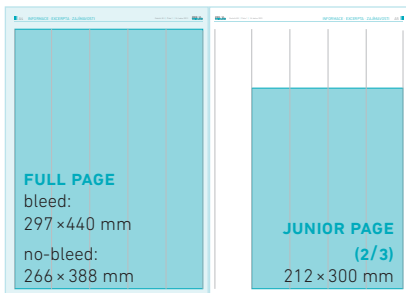

Mediakit 2023

 **minuty^{MT}**

obchod@tribune.cz
www.tribune.cz

**MEDICAL
TRIBUNE CZ**

front page		
ear panel	13×	à CZK 55,000
ear panel	26×	à CZK 48,000
banner	13×	à CZK 36,000
banner	26×	à CZK 32,000
rectangle	13×	à CZK 36,000
rectangle	26×	à CZK 32,000
1/4	13×	à CZK 70,000
1/4	26×	à CZK 66,000

front page of a supplement	
ear panel	CZK 17,000
banner	CZK 22,000
1/4	CZK 32,000

DOUBLE PAGE SPREAD	CZK 150,000
--------------------	-------------

FULL PAGE	CZK 100,000
JUNIOR PAGE	CZK 78,000

EXTRA PAGE	CZK 95,000
------------	------------

3/5	CZK 63,000
1/2	CZK 58,000

2/5	CZK 49,000
1/5	CZK 25,000

1/3	CZK 44,000
square	CZK 44,000
1/4	CZK 36,000

Rate Card

obchod@tribune.cz
www.tribune.cz

special offers

- Various advertisement types and positions to suit your preferences/special advertisements (outserts, split covers, inserts, etc.)/ reprints or special reports containing papers of your choice.
- Substantial discounts in case of large number of ad pages ordered or payment in advance.