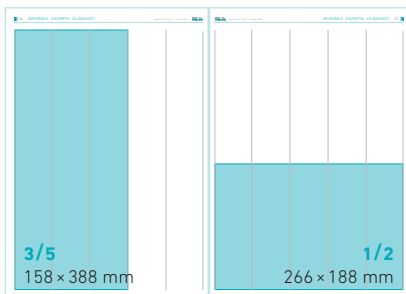

front page of a supplement	
ear panel	CZK 17,000
banner	CZK 22,000
1/4	CZK 32,000

DOUBLE PAGE SPREAD	CZK 150,000
--------------------	-------------

FULL PAGE	CZK 100,000
JUNIOR PAGE	CZK 78,000

EXTRA PAGE	CZK 95,000
------------	------------

3/5	CZK 63,000
1/2	CZK 58,000

2/5	CZK 49,000
1/5	CZK 25,000

1/3	CZK 44,000
square	CZK 44,000
1/4	CZK 36,000

Rate Card

obchod@tribune.cz
www.tribune.cz

special offers

- Various advertisement types and positions to suit your preferences/special advertisements (outserts, split covers, inserts, etc.)/ reprints or special reports containing papers of your choice.
- Substantial discounts in case of large number of ad pages ordered or payment in advance.