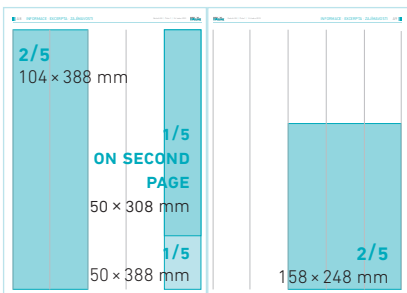

front page of a supplement	
ear panel	CZK 17,000
banner	CZK 22,000
1/4	CZK 32,000

DOUBLE PAGE SPREAD	CZK 150,000
--------------------	-------------

FULL PAGE	CZK 100,000
JUNIOR PAGE	CZK 78,000

EXTRA PAGE	CZK 95,000
------------	------------

3/5	CZK 63,000
1/2	CZK 58,000

2/5	CZK 49,000
1/5	CZK 25,000

1/3	CZK 44,000
square	CZK 44,000
1/4	CZK 36,000

Rate Card

obchod@tribune.cz
www.tribune.cz

special offers

- Various advertisement types and positions to suit your preferences/special advertisements (outserts, split covers, inserts, etc.)/ reprints or special reports containing papers of your choice.
- Substantial discounts in case of large number of ad pages ordered or payment in advance.