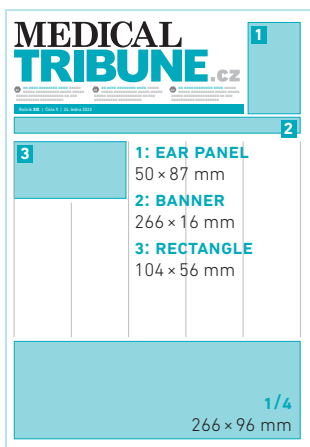

with medical tribune, you will reach

- 5,500 members of Society of General Practice CMA JEP
- 4,500 subscribers from other medical fields, mainly internal medicine
- 1,500 surgeons (CSS CMA JEP)
- 750 oncologists (COS JEP – Czech Oncology Society)
- 600 diabetes doctors in cooperation with Diabetes Association ČR
- 1,620 hospital management personnel
- 1,120 pharmaceutical industry management personnel
- 400 medicine and pharmacy faculties' management personnel and opinion leaders in all medical disciplines, professional societies' chairpersons, medical societies' and associations' representatives
- participants of all major congresses, conferences and seminars in the Czech republic
- medicine and pharmacy faculties' students

obchod@tribune.cz
www.tribune.cz

**MEDICAL
TRIBUNE CZ**

Rate Card

front page			
ear panel	10×	à	CZK 60,000
ear panel	20×	à	CZK 54,000
banner	10×	à	CZK 40,000
banner	20×	à	CZK 36,000
rectangle	10×	à	CZK 40,000
rectangle	20×	à	CZK 36,000
1/4	10×	à	CZK 77,000
1/4	20×	à	CZK 72,000